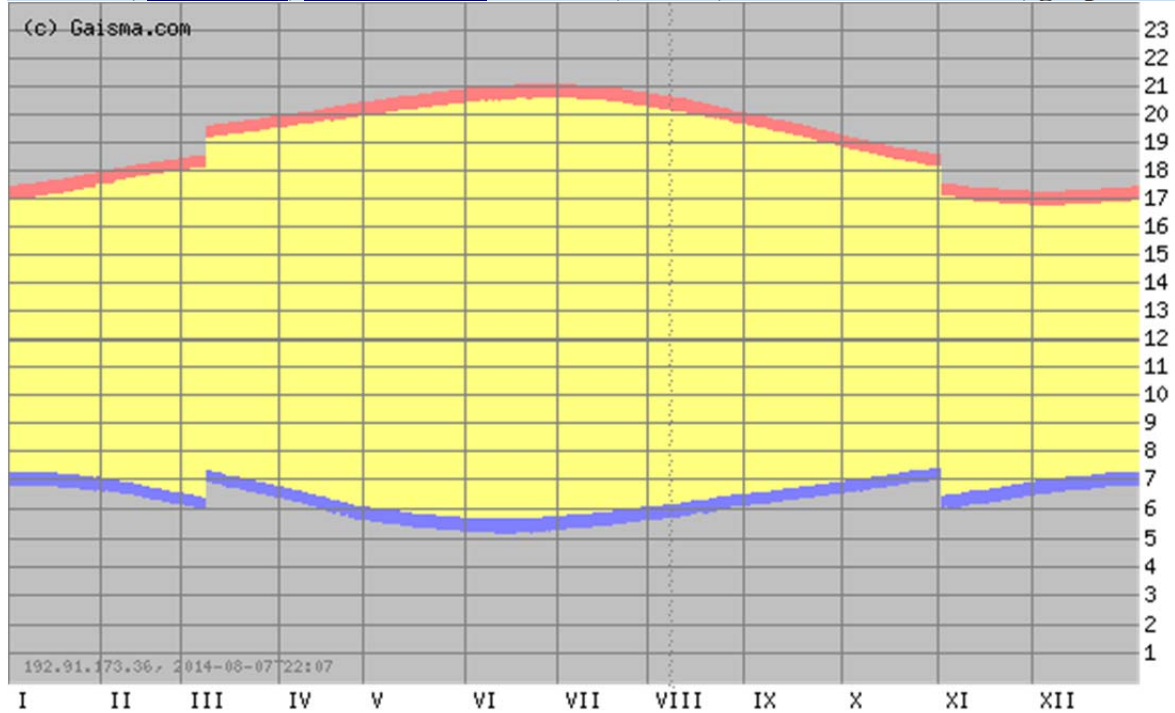

Alameda, California, United States - Sunrise, sunset, dawn and dusk times, table

Date	Sunrise	Sunset	Length	Change	Dawn	Dusk	Length	Change
Today	06:18	20:11	13:53		05:49	20:40	14:51	
+1 day	06:19	20:10	13:51	00:02 shorter	05:50	20:38	14:48	00:03 shorter
+1 week	06:24	20:03	13:39	00:14 shorter	05:56	20:31	14:35	00:16 shorter
+2 weeks	06:30	19:54	13:24	00:29 shorter	06:02	20:21	14:19	00:32 shorter
+1 month	06:43	19:31	12:48	01:05 shorter	06:17	19:57	13:40	01:11 shorter
+2 months	07:09	18:44	11:35	02:18 shorter	06:43	19:11	12:28	02:23 shorter
+3 months	06:39	17:06	10:27	03:26 shorter	06:11	17:33	11:22	03:29 shorter
+6 months	07:09	17:37	10:28	03:25 shorter	06:42	18:04	11:22	03:29 shorter

Notes: Daylight saving time, * = Next day. Change [preferences](#).

Alameda, California, United States - Sunrise, sunset, dawn and dusk times, graph

Darkness Dawn Sunshine Dusk Notes: [How to read this graph?](#) Change [preferences](#).